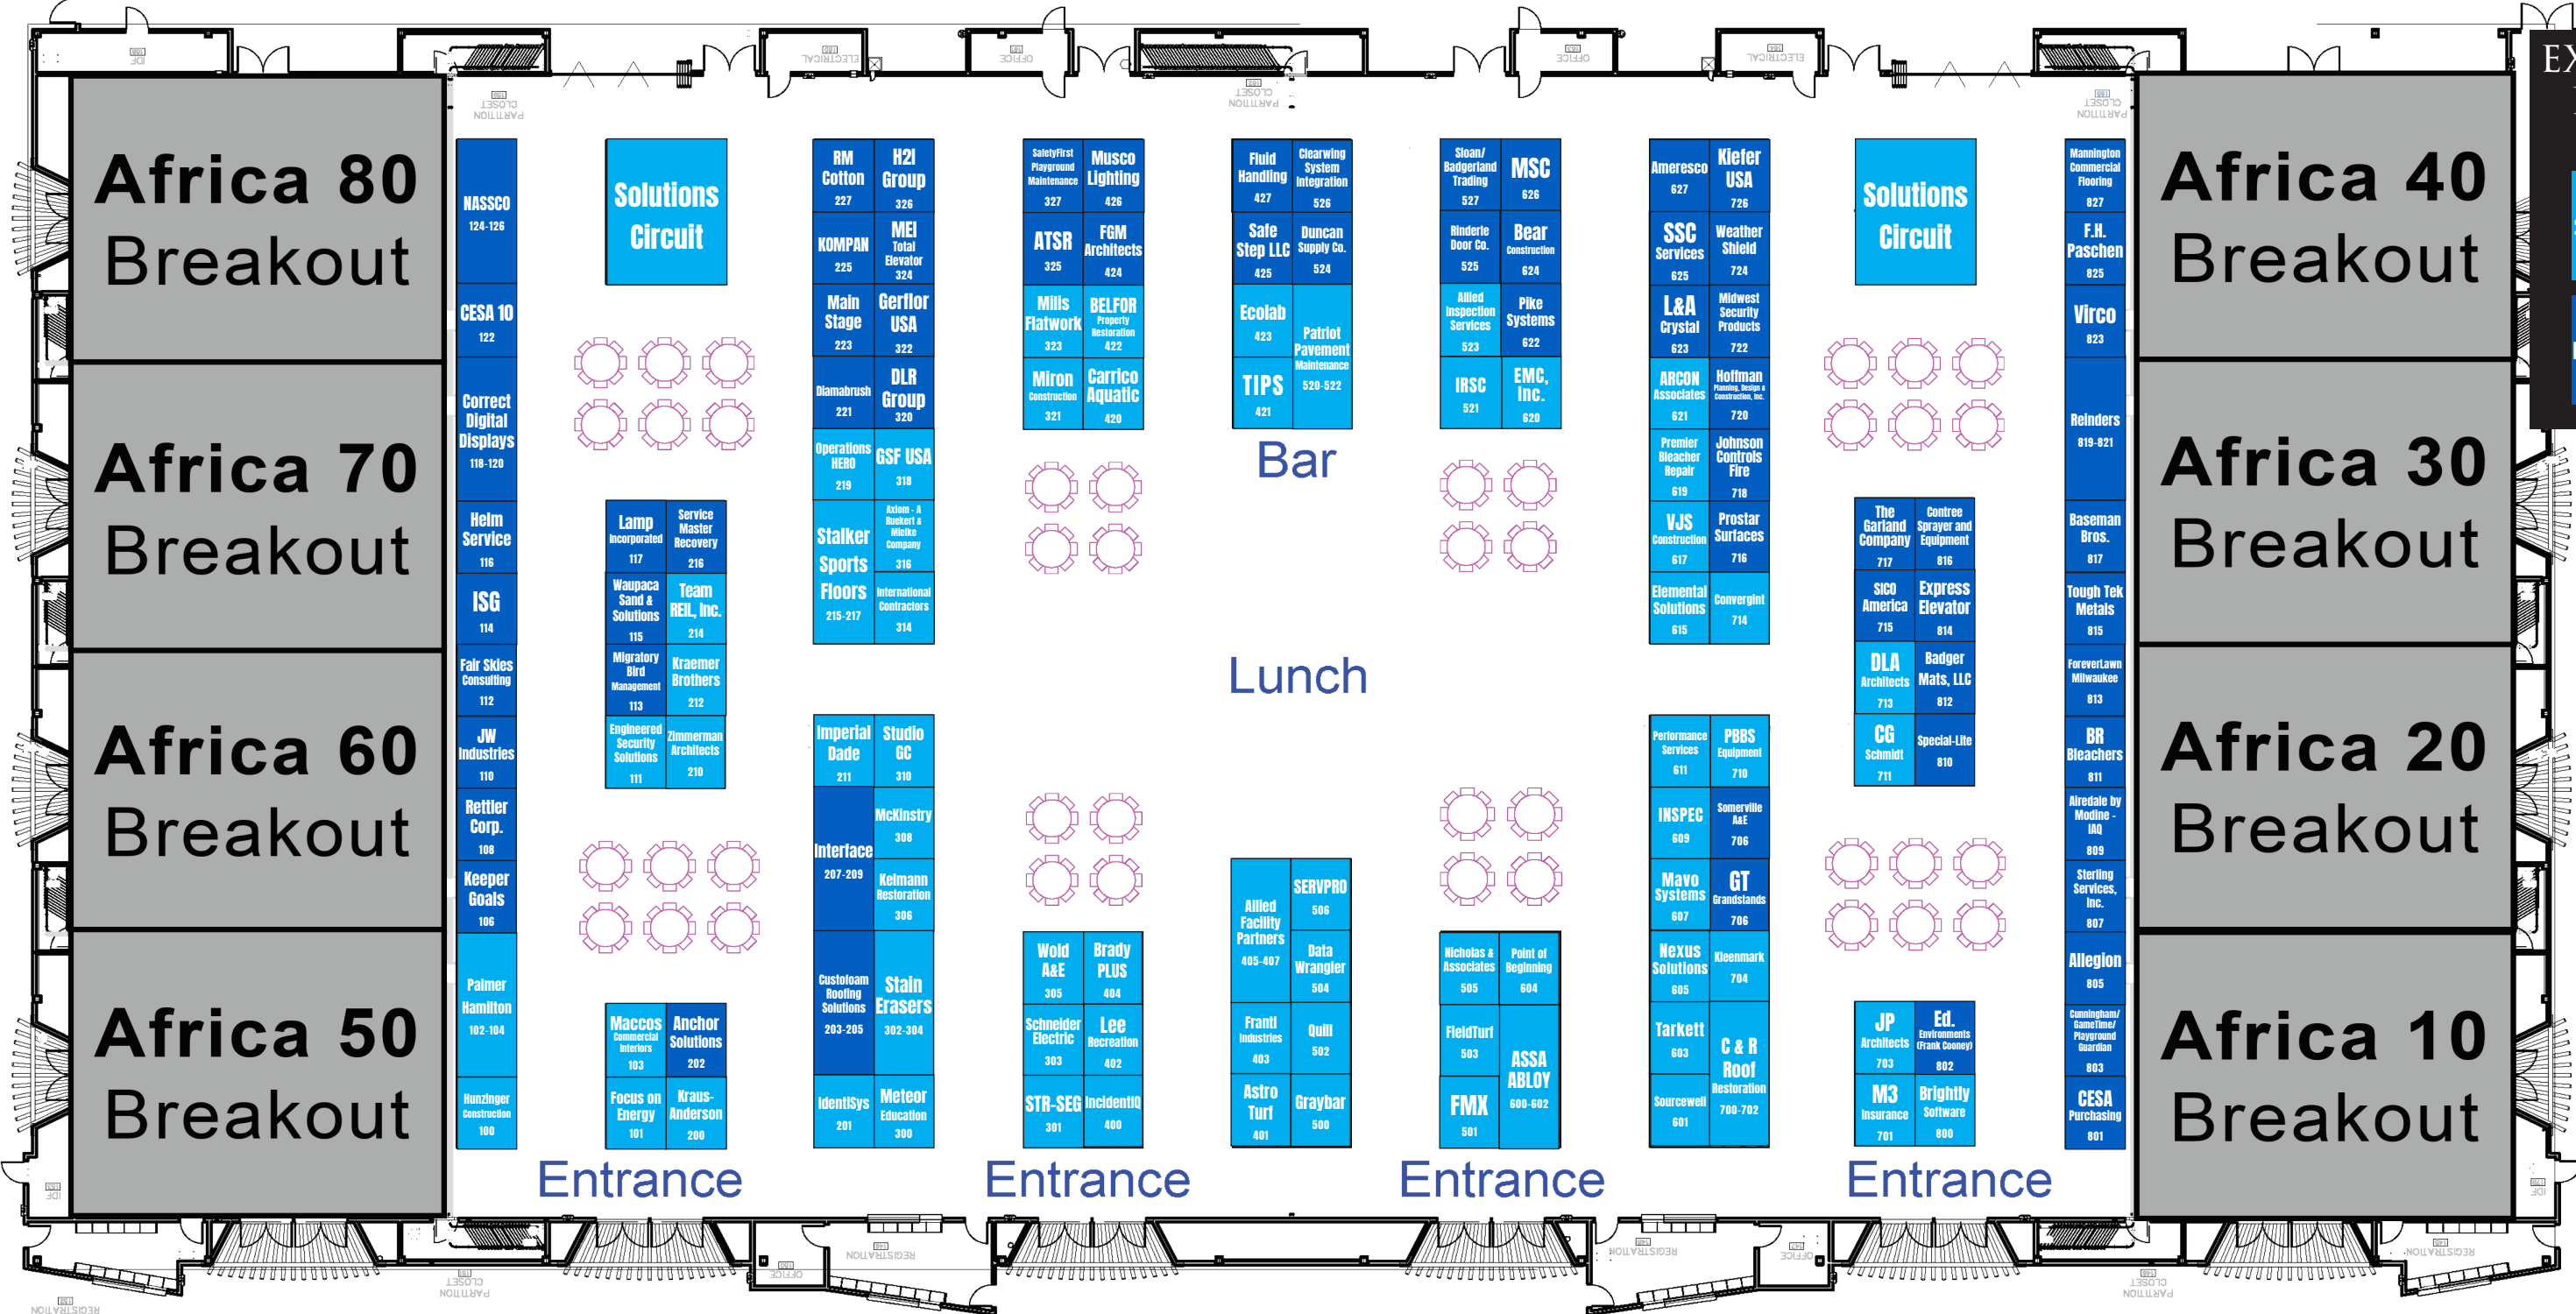

MIDWEST Facility Masters CONFERENCE

2025 CONFERENCE EXHIBIT HALL MAP

OCTOBER 27, 2025 | AFRICA BALL ROOM
KALAHARI CONVENTION CENTER | WIS. DELLS

EXHIBIT HALL KEY

- Sponsors
- Exhibitors

Convention Center Entrance