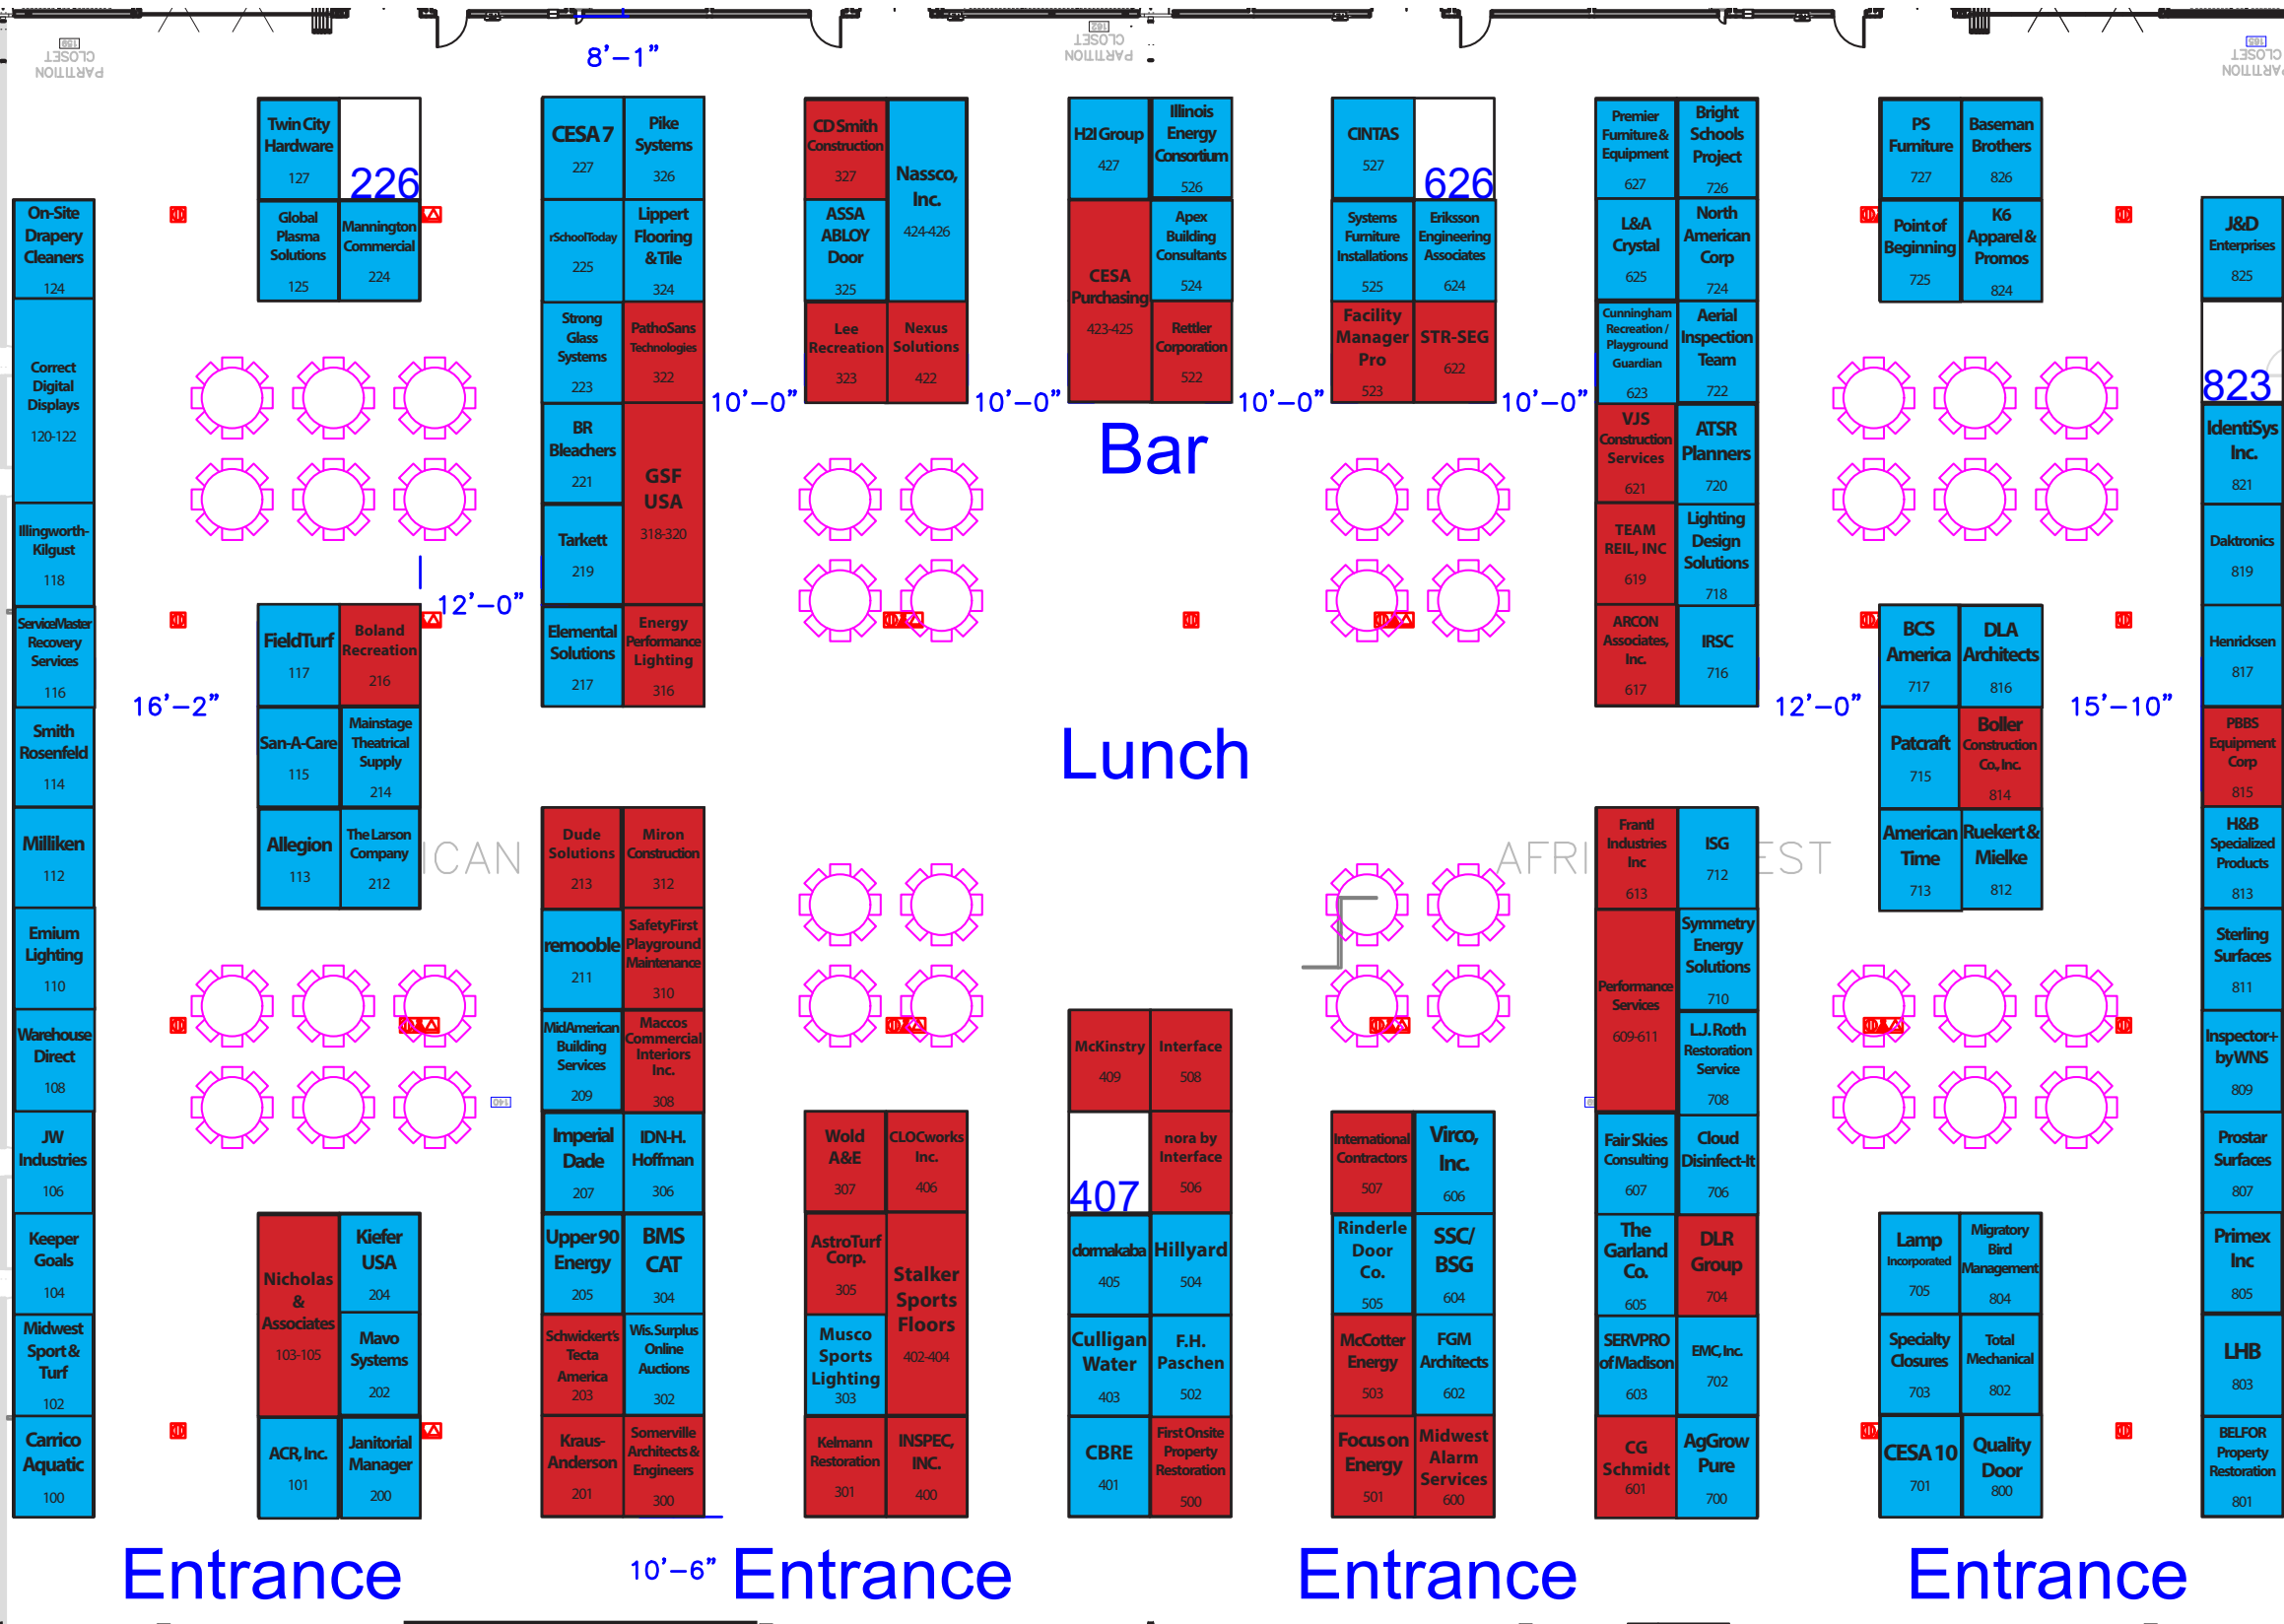

MIDWEST Facility Masters CONFERENCE

2021 MFM Exhibit Hall Map

November 2021 • Kalahari, Wisconsin Dells, WI

Exhibits on Nov. 1, 2021 • Kalahari Africa Ballroom

Legend:

Booth size: 10 feet wide by 8 feet deep

Africa 80 Breakout Session

Africa 70 Breakout Session

Africa 60 Breakout Session

Africa 50 Breakout Session

Africa 40 Breakout Session

Africa 30 Breakout Session

Africa 20 Breakout Session

Africa 10 Breakout Session

PARTITION CLOSET

PARTITION CLOSET

PARTITION CLOSET

PARTITION CLOSET

PARTITION CLOSET

Raffle

REGISTRATION

OFFICE