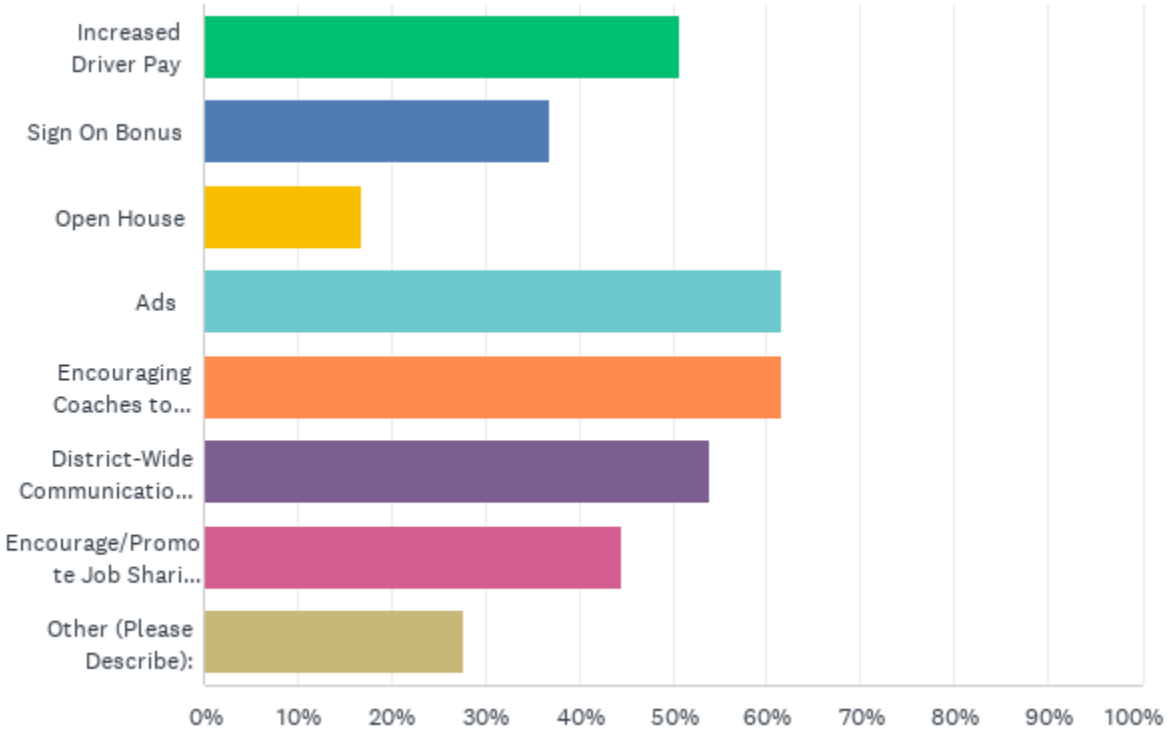

Q5: What strategies are you using to recruit drivers? Please check all that apply.