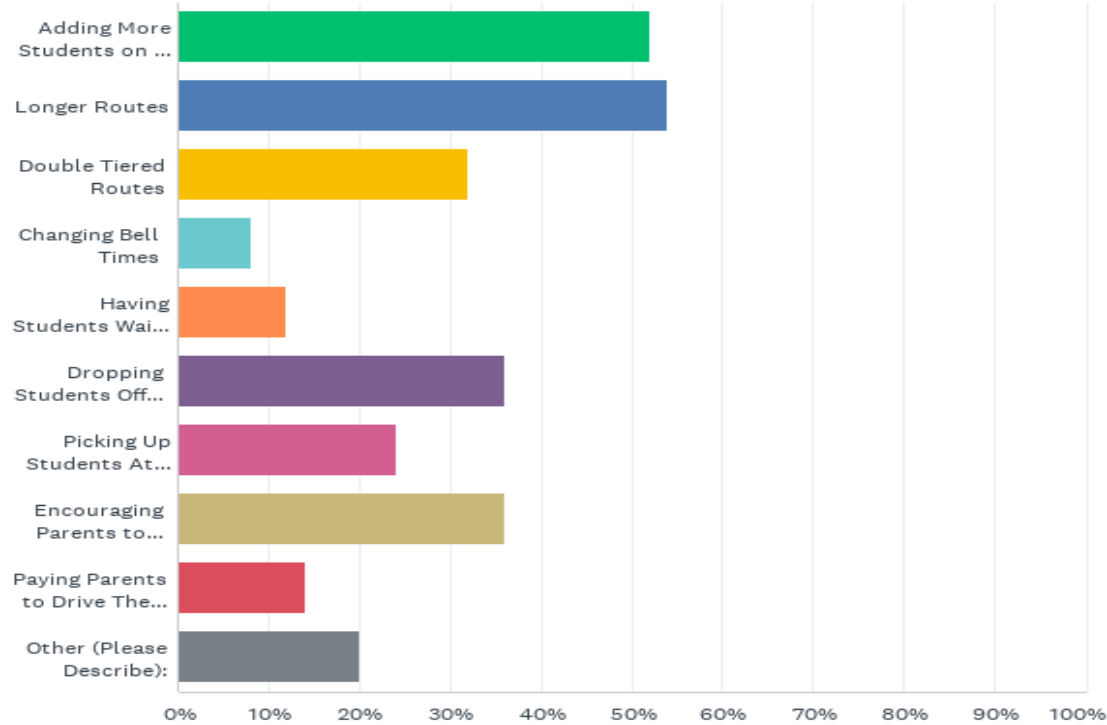

Q6: As a result of the bus driver shortage, what strategies have you implemented to ensure students are getting to/from school? (check all that apply).