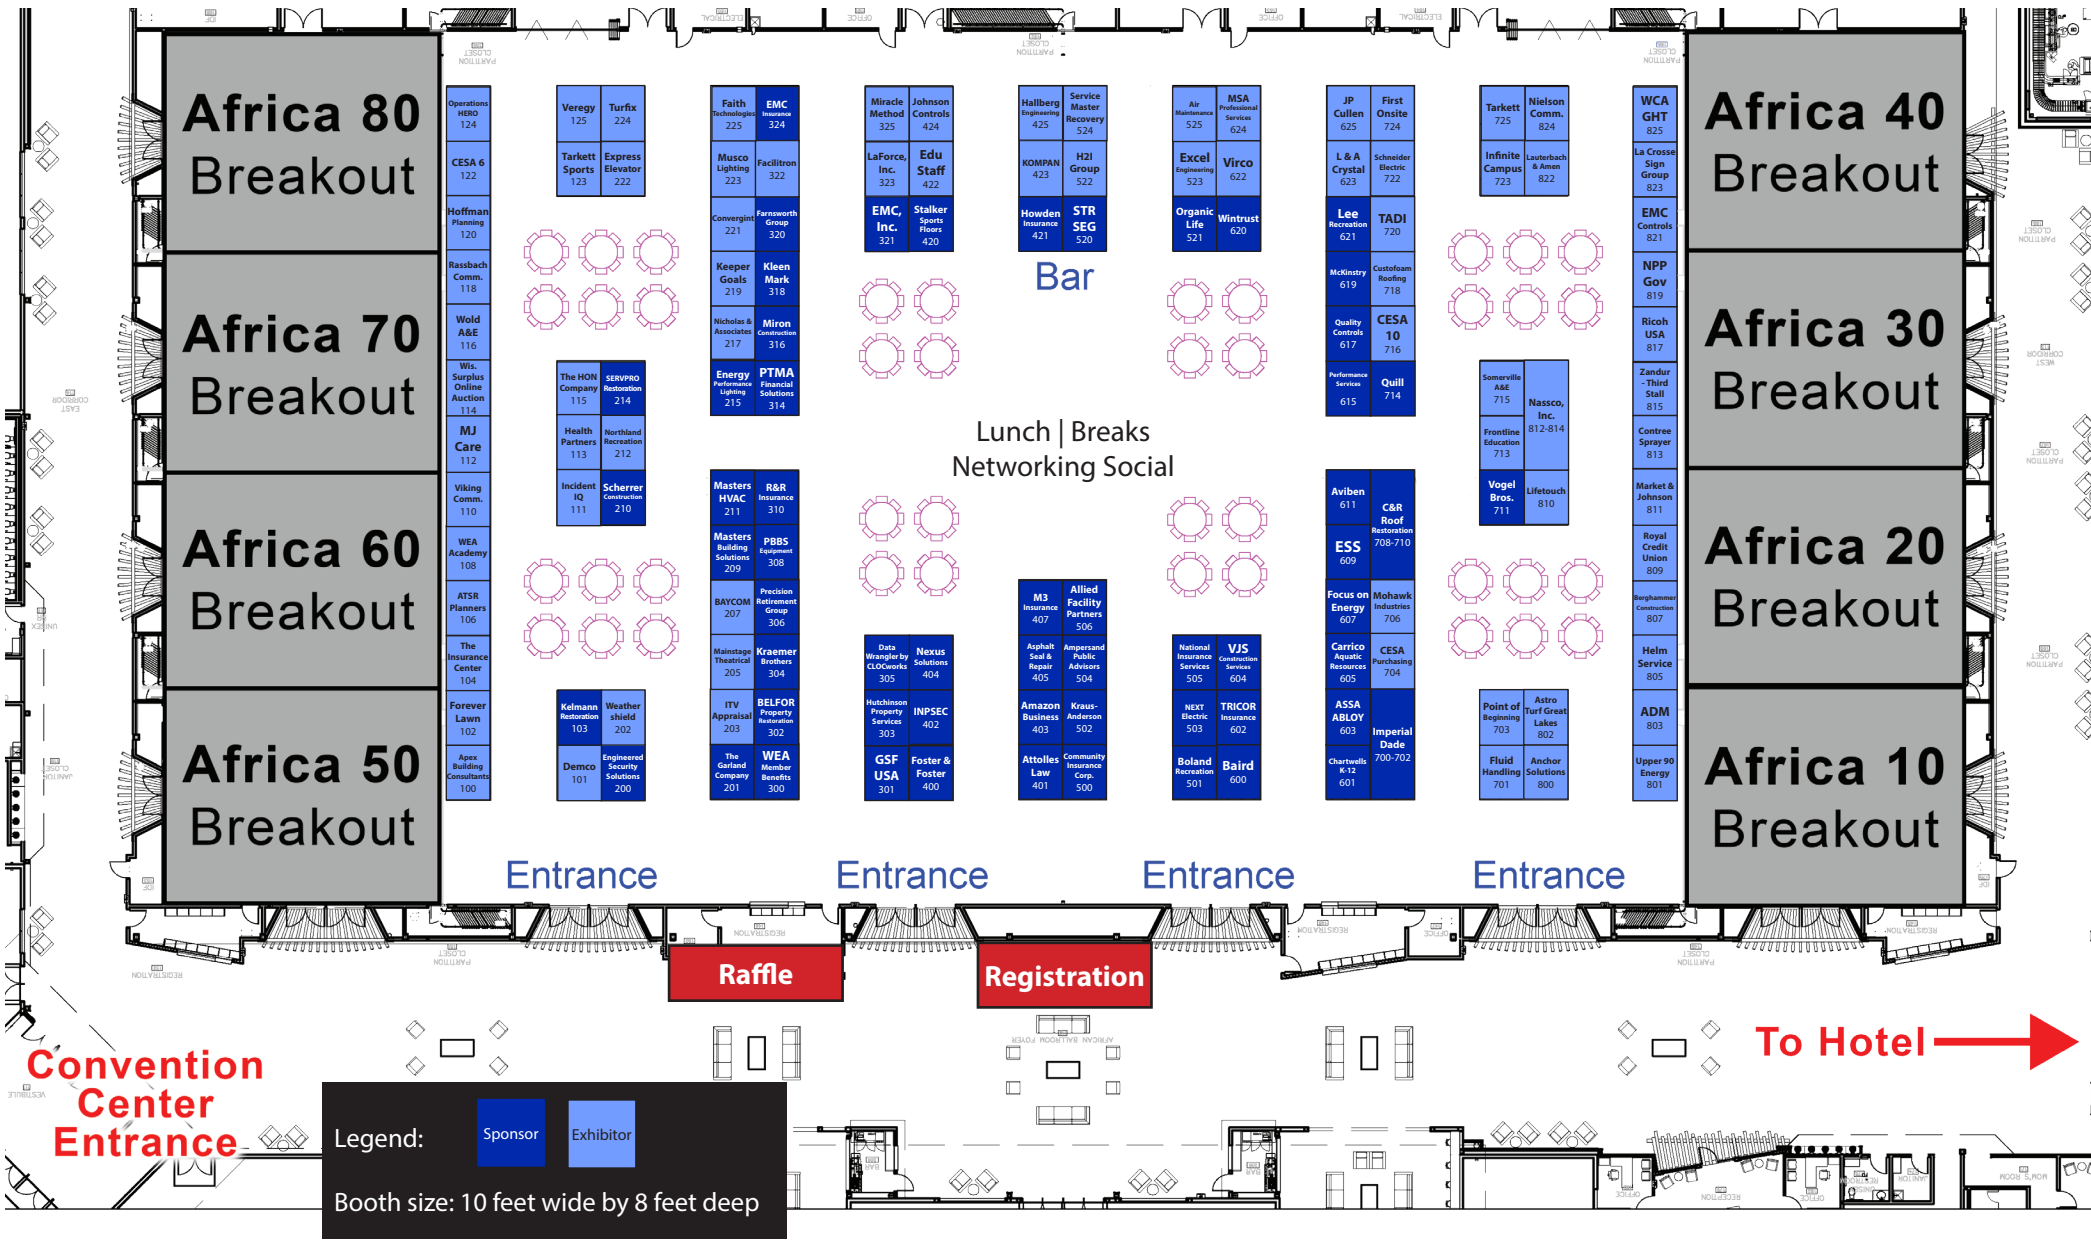

WASBO'S SPRING CONFERENCE

2026 EXHIBIT HALL MAP

Exhibits on May 14, 2026 | 10:30 AM - 5:30 PM | Kalahari, Africa Ballroom

Africa 80 Breakout

Africa 70 Breakout

Africa 60 Breakout

Africa 50 Breakout

Africa 40 Breakout

Africa 30 Breakout

Africa 20 Breakout

Africa 10 Breakout

Veregy 125
Turfix 224
Tarkett Sports 123
Express Elevator 222

The HON Company 115
Health Partners 113
Incident IQ 111

Kalmann Restoration 103
Demco 101